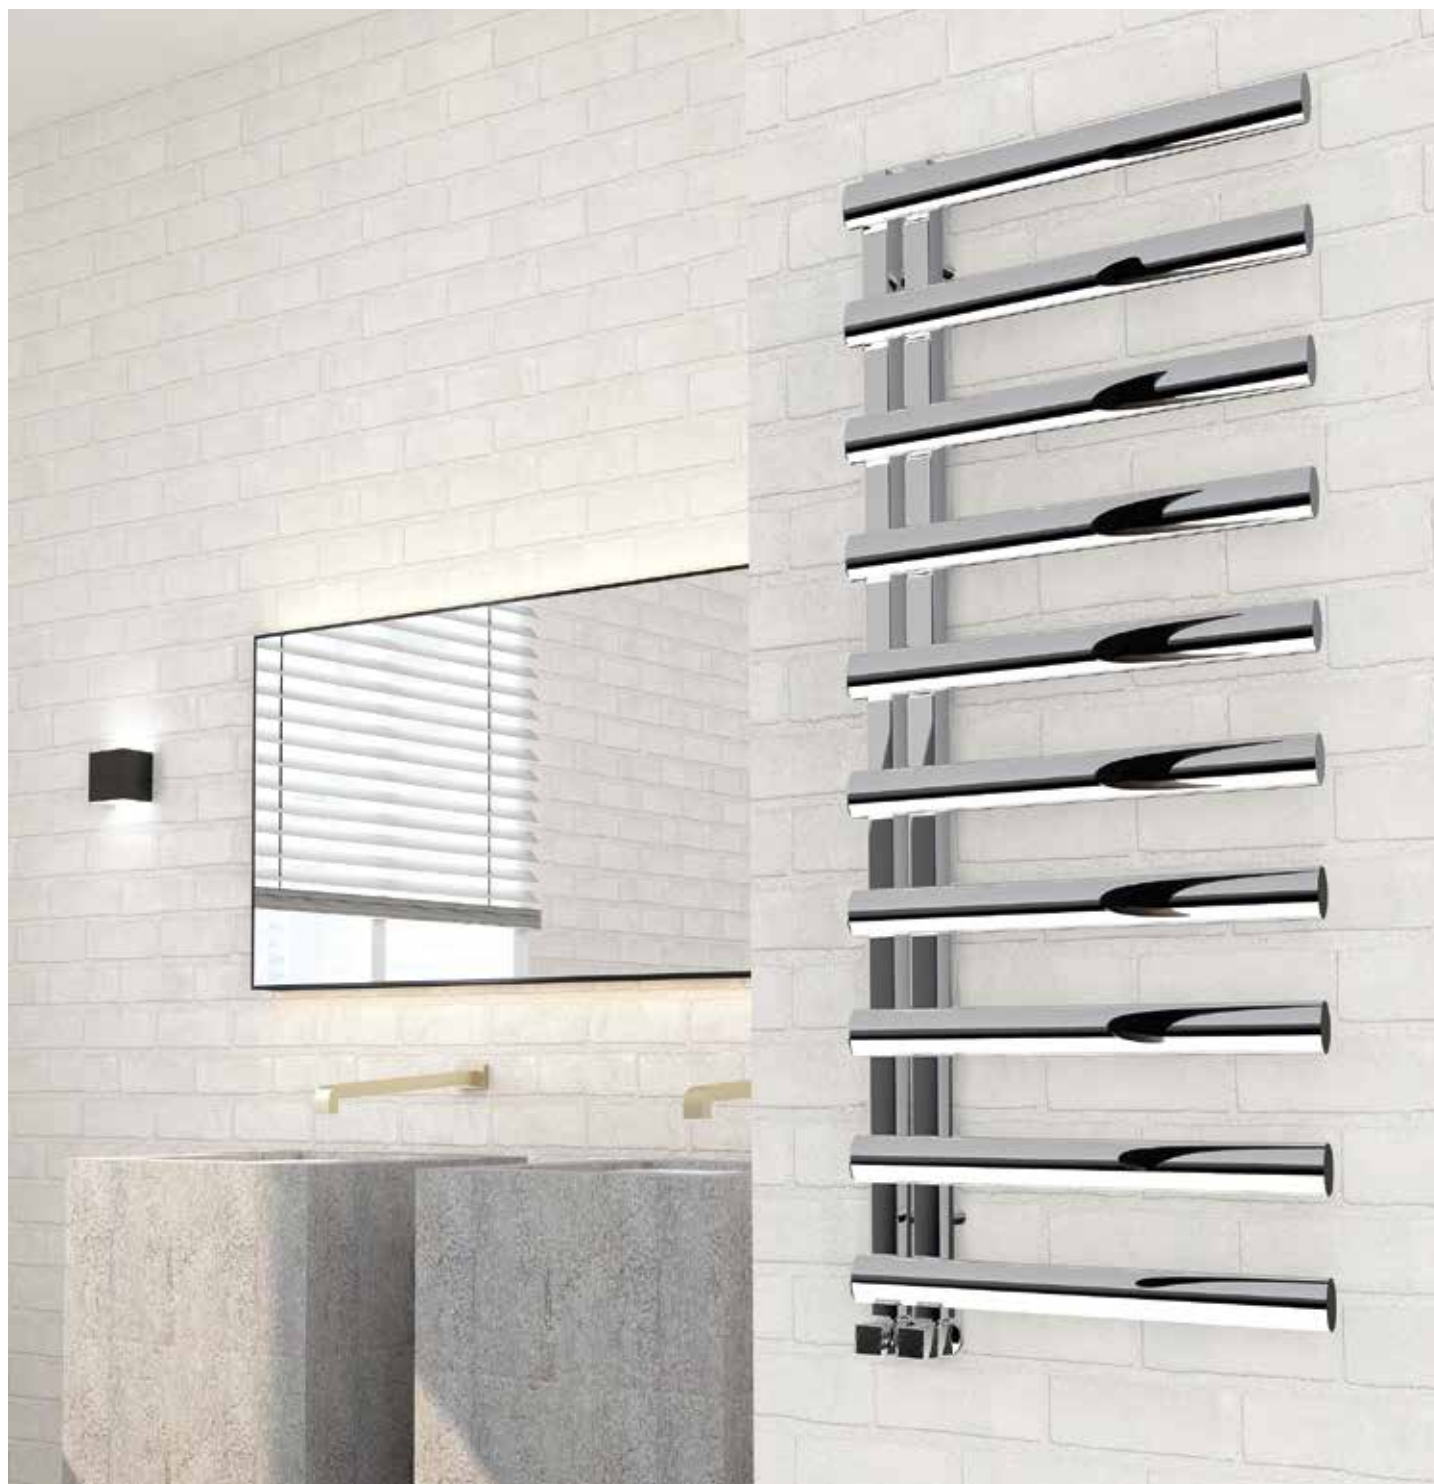

STAINLESS STEEL DESIGNER RADIATORS

DESIGNER RADIATORS

LORCA

Available Colours

Polished

Height (mm)	Width (mm)	Pipe Centres (mm)	Wall to Pipe Centres (mm)	Wall Distance (mm)	DELTA: T50C		DELTA: T60C	
					BTU	WATT	BTU	WATT
825	500	50	80 - 95	120 - 135	860	252	1090	319
1200	500	50	80 - 95	120 - 135	1233	362	1565	459

Central Heating / Electric / Dual Fuel • Left or right hand mounting • Material Stainless Steel • 30 Years Guarantee