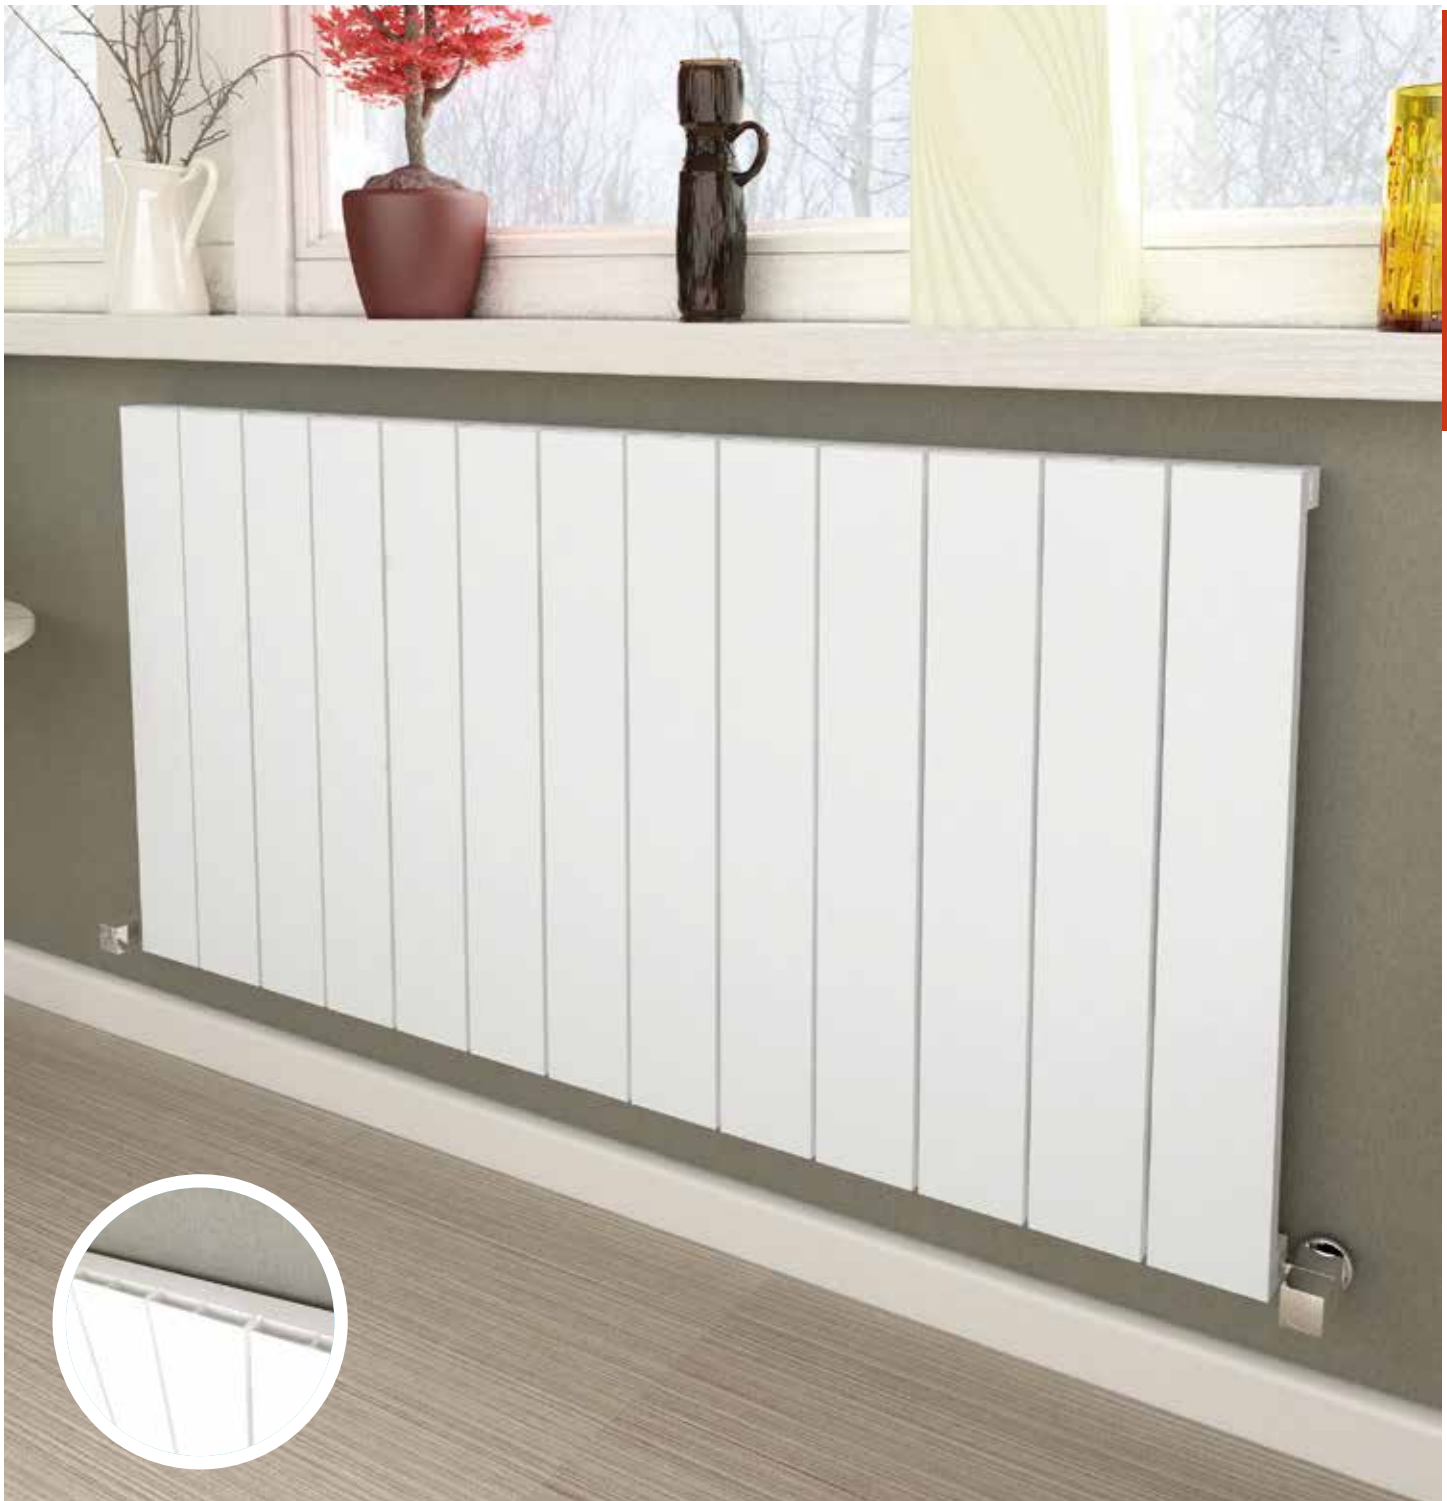

ALUMINIUM RADIATORS

ALUMINIUM RADIATORS

CORDOBA HORIZONTAL

Available Colours

White

Anthracite

Height (mm)	Width (mm)	Pipe Centres (mm)	Wall to Pipe Centres (mm)	Wall Distance (mm)	DELTA: T50C		DELTA: T60C	
					BTU	WATT	BTU	WATT
600	850	850	33 - 53	72 - 92	2742	804	3474	1018
600	1040	1040	33 - 53	72 - 92	3349	982	4243	1244
600	1230	1230	33 - 53	72 - 92	3959	1161	5016	1470

Central Heating - Material Aluminium - 5 Years Guarantee

Pipe centres are illustrative and same with width, please add/subtract up to 90 mm considering valve types for measurement.