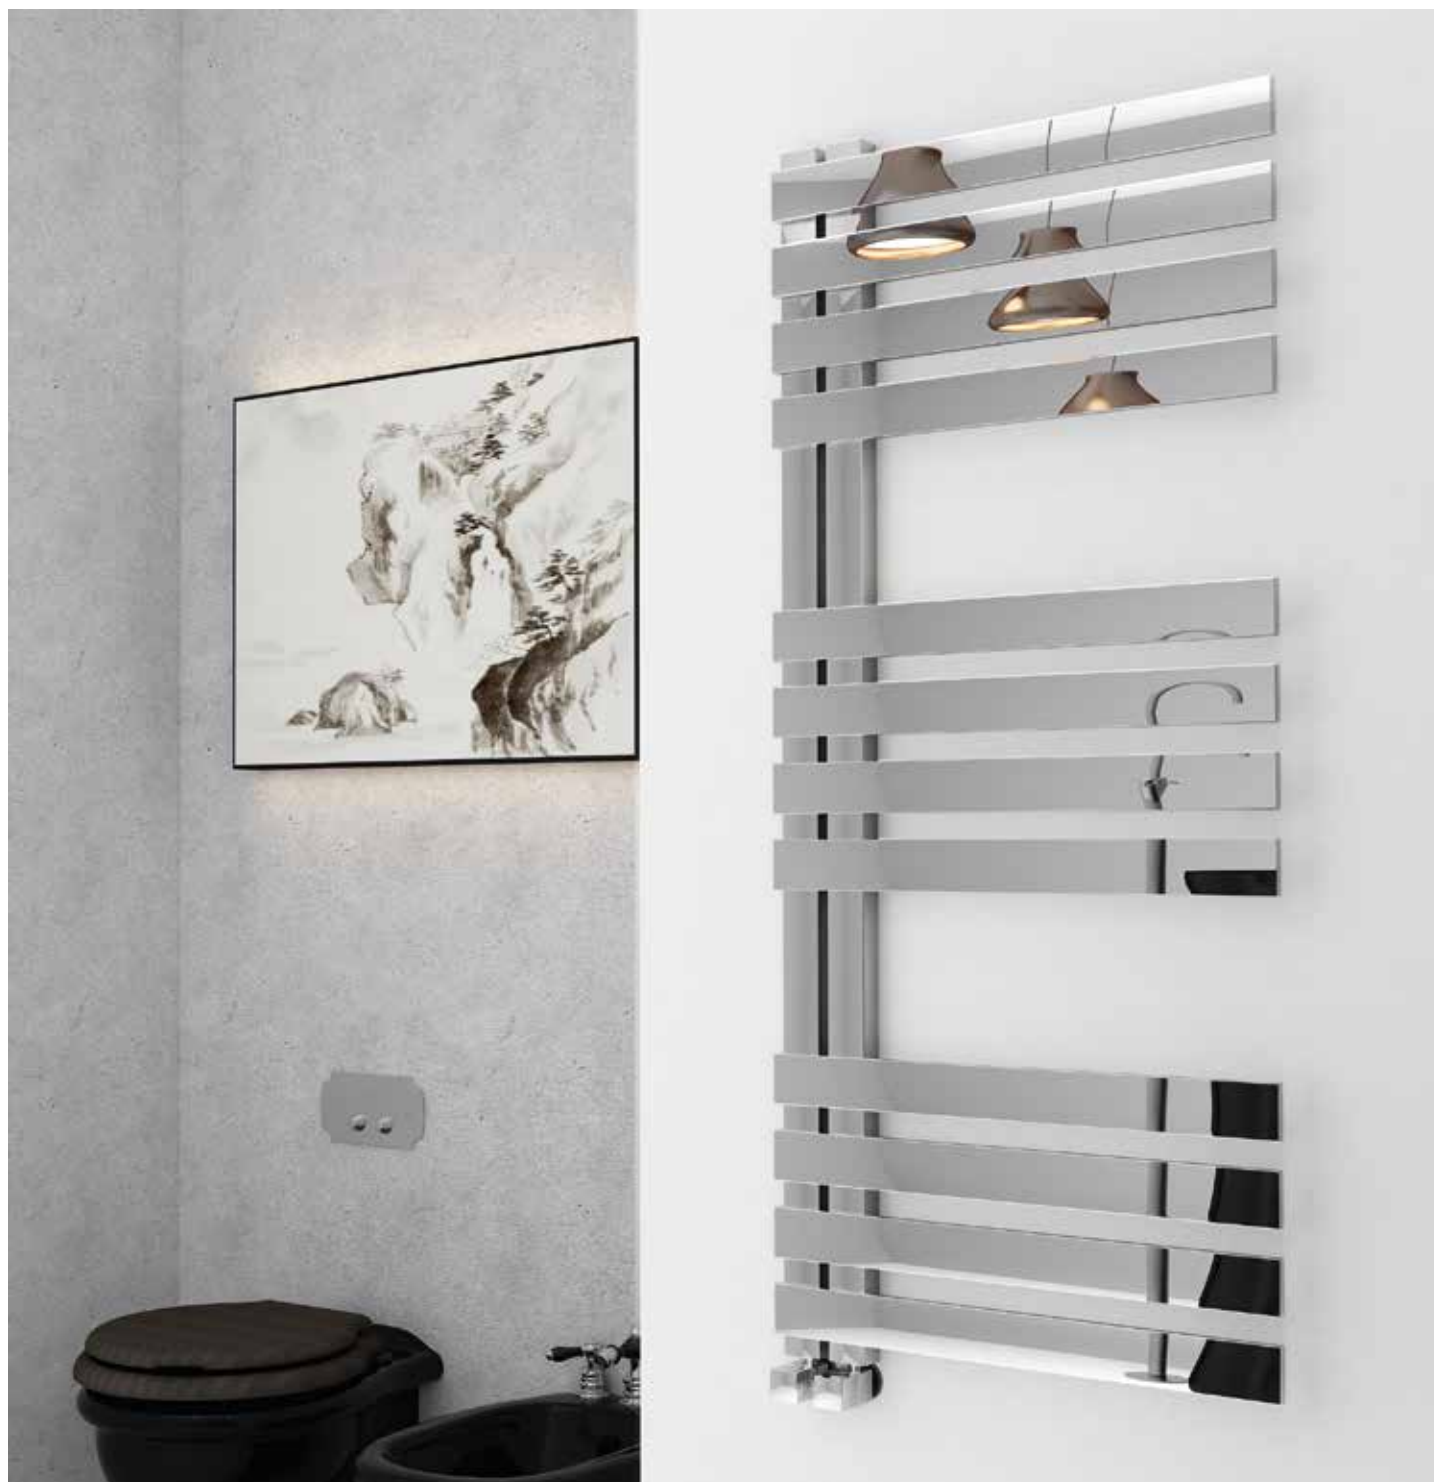

STAINLESS STEEL DESIGNER RADIATORS

DESIGNER RADIATORS

ZEYNA

Available Colours

Polished Only

Height (mm)	Width (mm)	Pipe Centres (mm)	Wall to Pipe Centres (mm)	Wall Distance (mm)	DELTA: T50C		DELTA: T60C	
					BTU	WATT	BTU	WATT
1185	500	50	80 - 95	105 - 120	1037	304	1314	385

Central Heating / Electric / Dual Fuel • Left or right hand mounting • Material Stainless Steel • 30 Years Guarantee